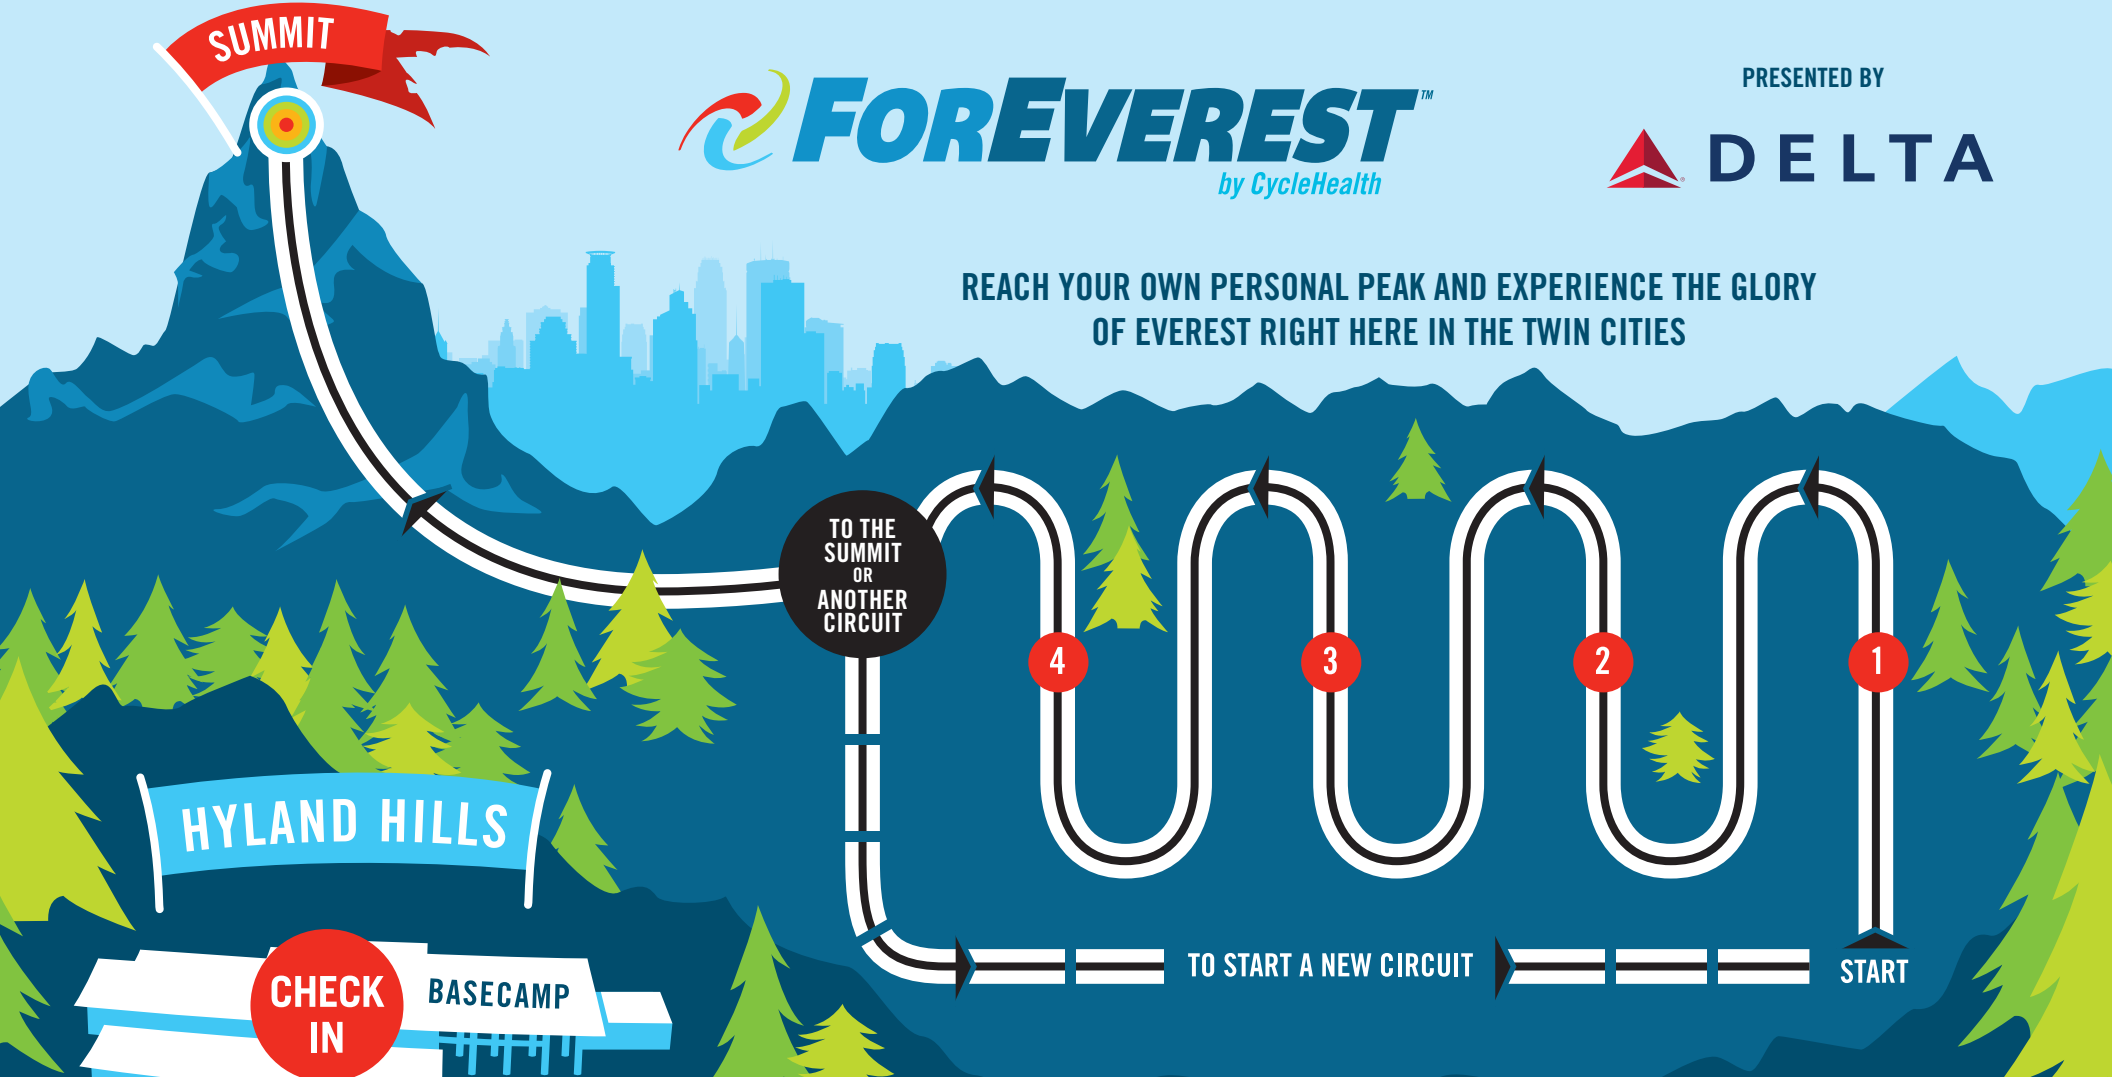

SUMMIT

PRESENTED BY

REACH YOUR OWN PERSONAL PEAK AND EXPERIENCE THE GLORY OF EVEREST RIGHT HERE IN THE TWIN CITIES

A FUN CLIMBING EVENT FOR AGES 7-99

It's 12,000 feet from Basecamp to the summit of Everest. At ForEverest, you'll earn 500 feet for each of the following.

- ◆ Registering for the event
- ◆ Each 4-hill circuit you climb
- ◆ Completing your final push to the summit
- ◆ Turning in your completed training challenge
- ◆ Taking on vertical boosters along the course